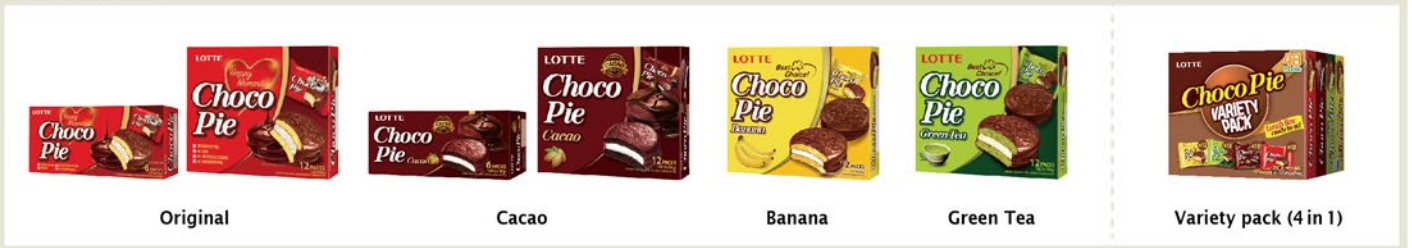

Core Products

PEPERO

Together from the heart... Pepero is a chocolate dipped biscuit stick.

Value pack

4pack

Big pack (8 single packs inside)

Single pack

Bus pack (10 packs inside)

11.11 Pepero Day

November 11, Pepero Day is a joyful special day which is more popular than Valentine's Day in Korea. The origin of Pepero Day began in 1994 when middle-school girls decided to give each other Pepero on 11/11 with wishes to become slender and tall —like the shape of Pepero or the four 1's that make up the date. This tradition has increasingly spread every year, and Pepero Day expanded and became more popular. Now, people exchange Peperos to show affection for friends, family and loved-ones on November 11 every year.

Facebook page URL : <https://www.facebook.com/globalpepero>

Core Products

CHOCOLATE CAKE

LOTTE Choco pie is a chocolate coated soft cake filled with marshmallow.
 LOTTE Dream Cake (Moncher) is a premium chocolate coated soft cake filled with fresh cream.

• Shelf Life : 1 year
 • Produced in : Korea, China, Vietnam, India, Russia, Pakistan

• Shelf Life : 10 months
 • Produced in Korea

CHOCO PIE

MONCHER (Dream Cake)

CHOCO PIE

Package Type	Original	Cacao	Banana	Green Tea	Variety pack
12pack	28g*12ea*8pack	28g*12ea*8pack	28g*12ea*8pack	28g*12ea*8pack	28g*48ea
6pack	28g*6ea*16pack	28g*6ea*16pack			Original) 28g*12ea Cacao) 28g*12ea Banana) 28g*12ea GreenTea) 28g*12ea
48pack	35g*12ea*4pack*2case 28g*12ea*4pack*2case				