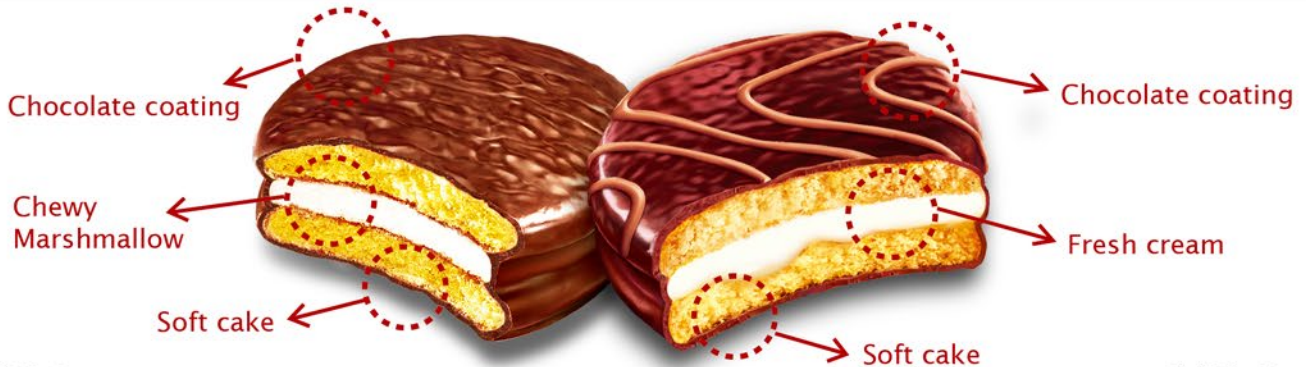

11.11 Pepero Day

November 11, Pepero Day is a joyful special day which is more popular than Valentine's Day in Korea. The origin of Pepero Day began in 1994 when middle-school girls decided to give each other Pepero on 11/11 with wishes to become slender and tall —like the shape of Pepero or the four 1's that make up the date. This tradition has increasingly spread every year, and Pepero Day expanded and became more popular. Now, people exchange Peperos to show affection for friends, family and loved-ones on November 11 every year.

Facebook page URL : <https://www.facebook.com/globalpepero>

Core Products

CHOCOLATE CAKE

LOTTE Choco pie is a chocolate coated soft cake filled with marshmallow.
 LOTTE Dream Cake (Moncher) is a premium chocolate coated soft cake filled with fresh cream.