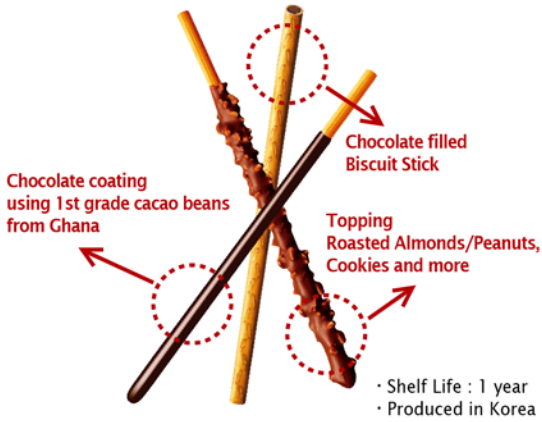

Core Products

PEPERO

Together from the heart... Pepero is a chocolate dipped biscuit stick.

Value pack

4pack

Big pack (8 single packs inside)

Single pack

Bus pack (10 packs inside)

11.11 Pepero Day

November 11, Pepero Day is a joyful special day which is more popular than Valentine's Day in Korea. The origin of Pepero Day began in 1994 when middle-school girls decided to give each other Pepero on 11/11 with wishes to become slender and tall —like the shape of Pepero or the four 1's that make up the date. This tradition has increasingly spread every year, and Pepero Day expanded and became more popular. Now, people exchange Peperos to show affection for friends, family and loved-ones on November 11 every year.