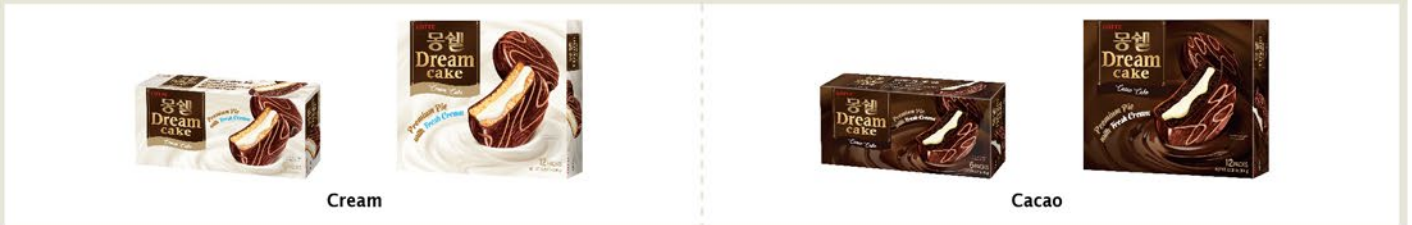

Core Products

PEPERO

Together from the heart... Pepero is a chocolate dipped biscuit stick.

Value pack

4pack

Big pack (8 single packs inside)

Single pack

Bus pack (10 packs inside)

11.11 Pepero Day

November 11, Pepero Day is a joyful special day which is more popular than Valentine's Day in Korea. The origin of Pepero Day began in 1994 when middle-school girls decided to give each other Pepero on 11/11 with wishes to become slender and tall —like the shape of Pepero or the four 1's that make up the date. This tradition has increasingly spread every year, and Pepero Day expanded and became more popular. Now, people exchange Peperos to show affection for friends, family and loved-ones on November 11 every year.

Facebook page URL : <https://www.facebook.com/globalpepero>

Core Products

CHOCOLATE CAKE

LOTTE Choco pie is a chocolate coated soft cake filled with marshmallow.
 LOTTE Dream Cake (Moncher) is a premium chocolate coated soft cake filled with fresh cream.

• Shelf Life : 1 year
 • Produced in : Korea, China, Vietnam, India, Russia, Pakistan

• Shelf Life : 10 months
 • Produced in Korea

CHOCO PIE

MONCHER (Dream Cake)

CHOCO PIE

Package Type	Original	Cacao	Banana	Green Tea	Variety pack
12pack	28g*12ea*8pack	28g*12ea*8pack	28g*12ea*8pack	28g*12ea*8pack	28g*48ea
6pack	28g*6ea*16pack	28g*6ea*16pack			Original) 28g*12ea Cacao) 28g*12ea Banana) 28g*12ea GreenTea) 28g*12ea
48pack	35g*12ea*4pack*2case 28g*12ea*4pack*2case				